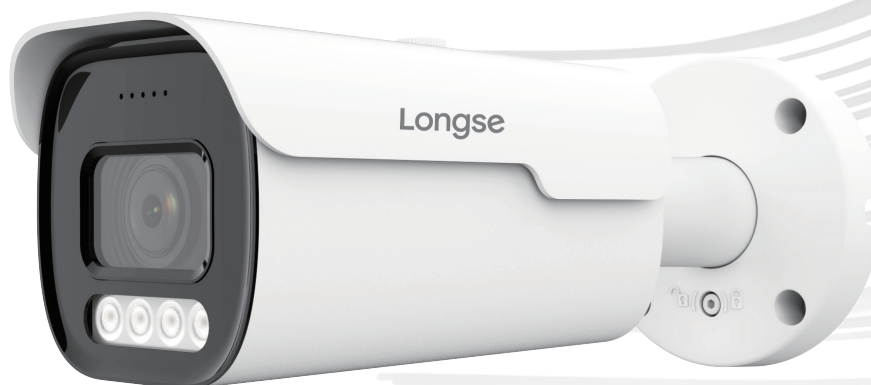

5MP AI ISP Full Color IP Camera

BMMBTL5RC

- Built-in Mic
- External SD Card Slot
- Alarm I/O
- **Line Crossing Count**
- **Illegal Parking**(based on vehicle shape and license plates)
- **Heat Map**

Camera

Image Sensor	1/2.8" SONY Starvis Back-illuminated CMOS sensor
Resolution	5MP
Effective Pixels	2608 (H) × 1964 (V)
Compression	H.264/H.264+/H.265/H.265+/MJPEG
Audio Compression	G711A/U,AAC,MP2L2
TV System	PAL/NTSC
Electronic Shutter Time	Auto: 1/3-1/100000Sec
Minimum Illumination	Color: 0.003 Lux@(F1.6, AGC ON), 0 Lux with white light, B/W: 0 Lux with IR
S/N Ratio	60dB
Scanning System	Progressive
Video Output	Network
Reset Button	Optional