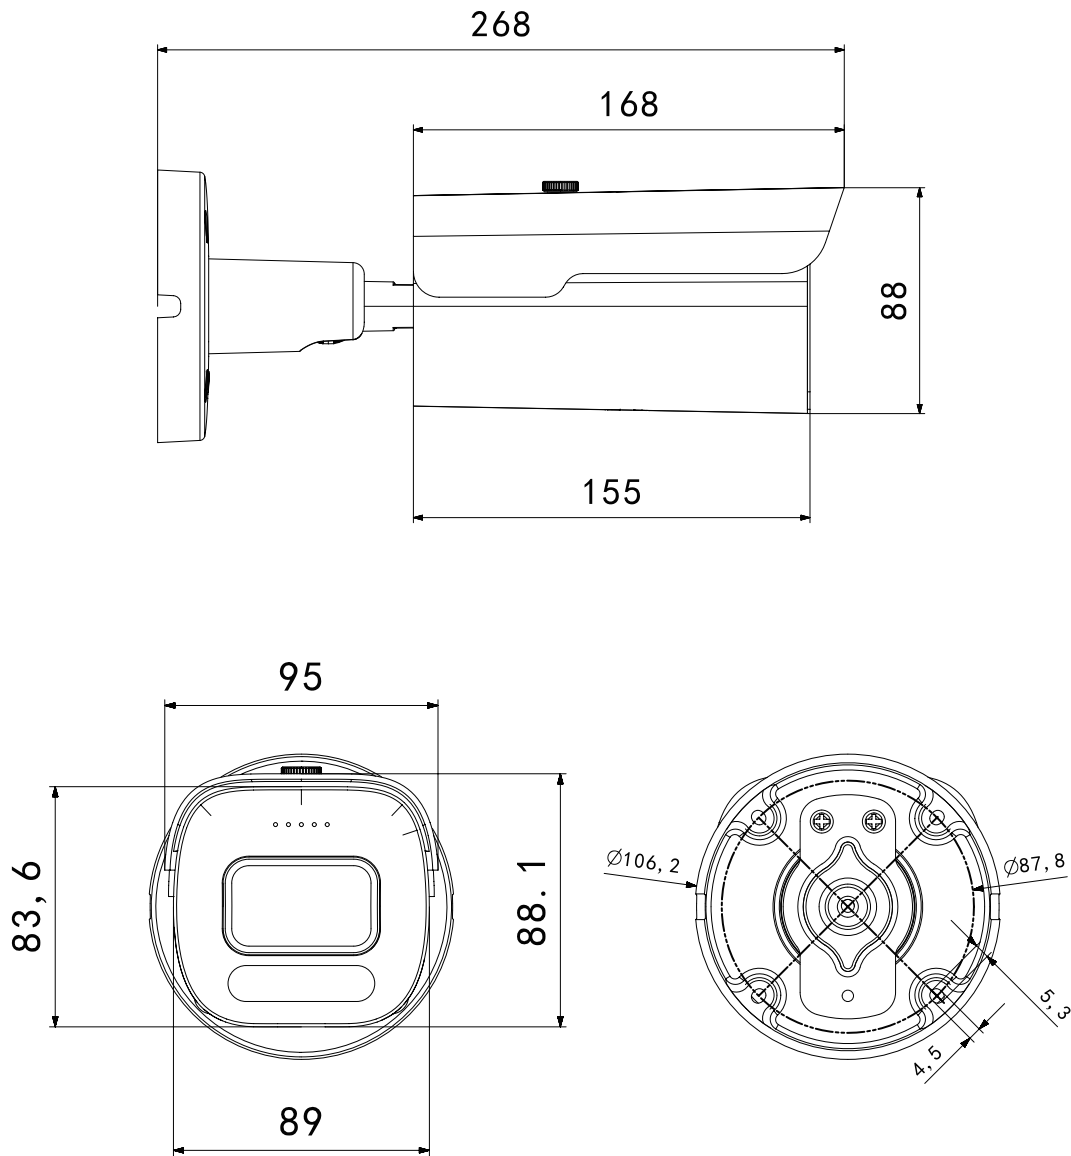

Dimensions (mm)

Optional Accessories